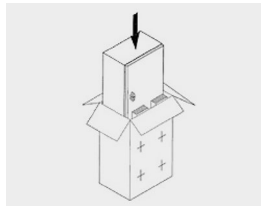

Convenient Handling

- Eco-friendly, reusable packaging.
- Smooth, rounded edges.